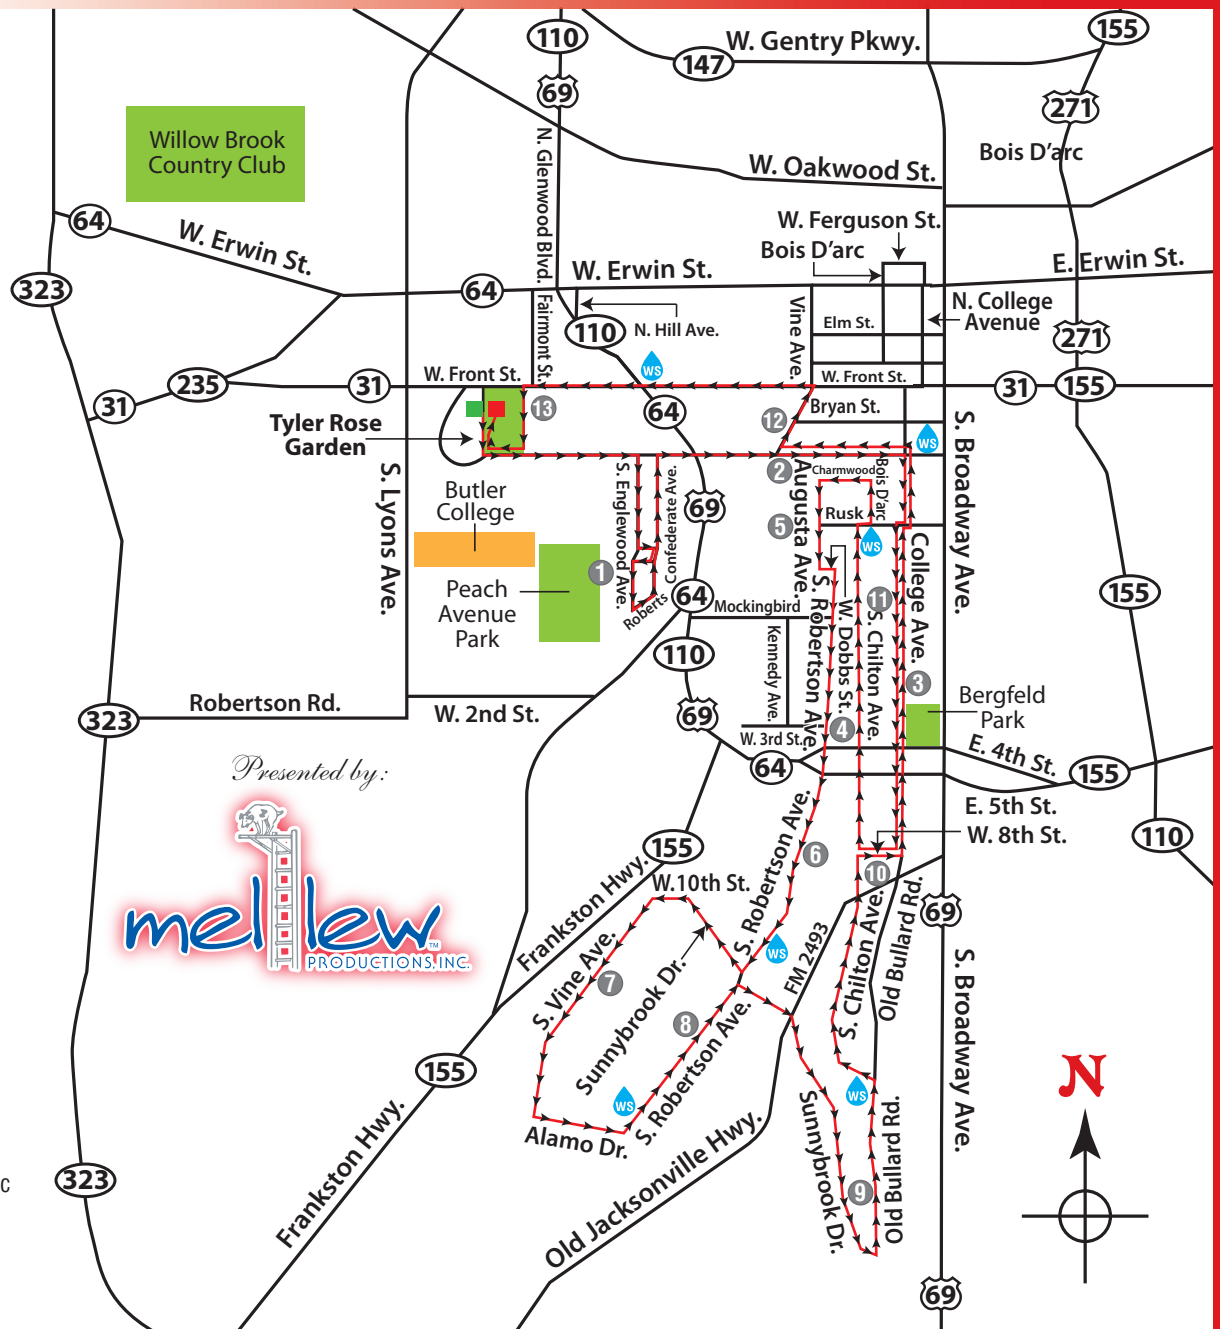

Left from Emma to Englewood

Take Englewood to Roberts Ave turning left

At Lindsey take a right and then a quick left to S Confederate

Take Confederate Ave back to Houston St. taking a right turn onto Houston

Take Houston to College turning right

Take College to Rusk with a quick right and then back left on College

Take College down to Bergfeld Park and beyond going to W 8th St

Turn right on West 8th and then right again onto Chilton

Take Chilton back to Rusk turning right on Rusk

Take Rusk to left on Bois D'arc turning left to Charnwood

Take Charnwood left to Augusta turning left

Take Augusta to Dobbs turning left on Dobbs

Take Dobbs to Robertson turning right on Robertson

Take Robertson to Sunnybrook turning right on Sunnybrook

Take Sunnybrook to 10th st turning left

Take 10th (turns into Vine) to Alamo Dr turning left

Take Alamo to Robertson turning left

Take Robertson back to Sunnybrook turning right on Sunnybrook

Take Sunnybrook to Old Bullard turning left

Take Old Bullard back to Chilton turning left on Chilton

Take Chilton to W 8th turning right on 8th and take to College

Turn left on College and return to Houston St turning left on Houston

Take Houston to Vine turning right on Vine

Take Vine to Front St. Turning left on Front into coned off left lane against traffic

Take Front to Peach Ave turning left onto Peach Ave,

Take Peach Ave to Houston turning right

Right from Houston to Rose Park Dr and to the **Finish** line in the Rose Garden