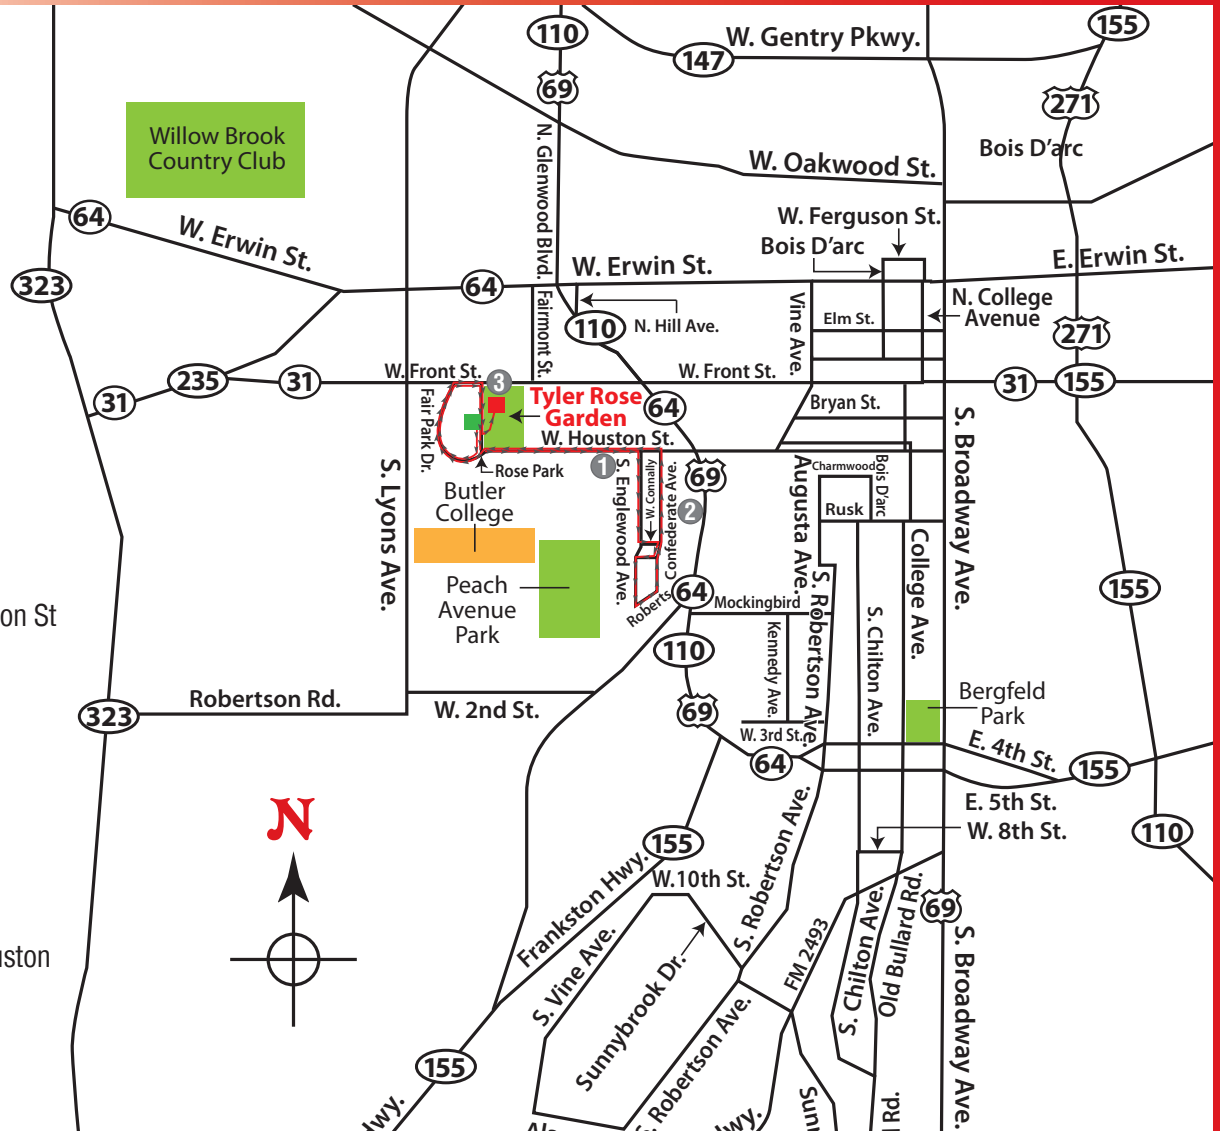

## Tyler Rose 5k Course Legend:

Marathon Course    Start    Finish    Mile Marker

Presented by:

**Start** on Rose Park Drive and run towards Houston St  
 Turn right on Fair Park Drive and loop around to Front St  
 Turn right on Front St in right lane and return to Rose Park Drive  
 Take Rose Park Dr through the start line and then left towards Houston St  
 Turn right on S Englewood  
 Left from S Englewood to Connally St  
 Right from Connally St to S Confederate Ave  
 Right S Confederate Ave to Emma St  
 Left from Emma to Englewood  
 Take Englewood to Roberts Ave turning left  
 At Lindsey take a right and then a quick left to S Confederate  
 Take Confederate Ave back to Houston St. taking a left turn onto Houston  
 Take Houston back to Fair Park Drive and loop around to Front St  
 Turn right on Front St in right lane and return to Rose Park Drive  
 Turn into the Rose Garden and **Finish** line.